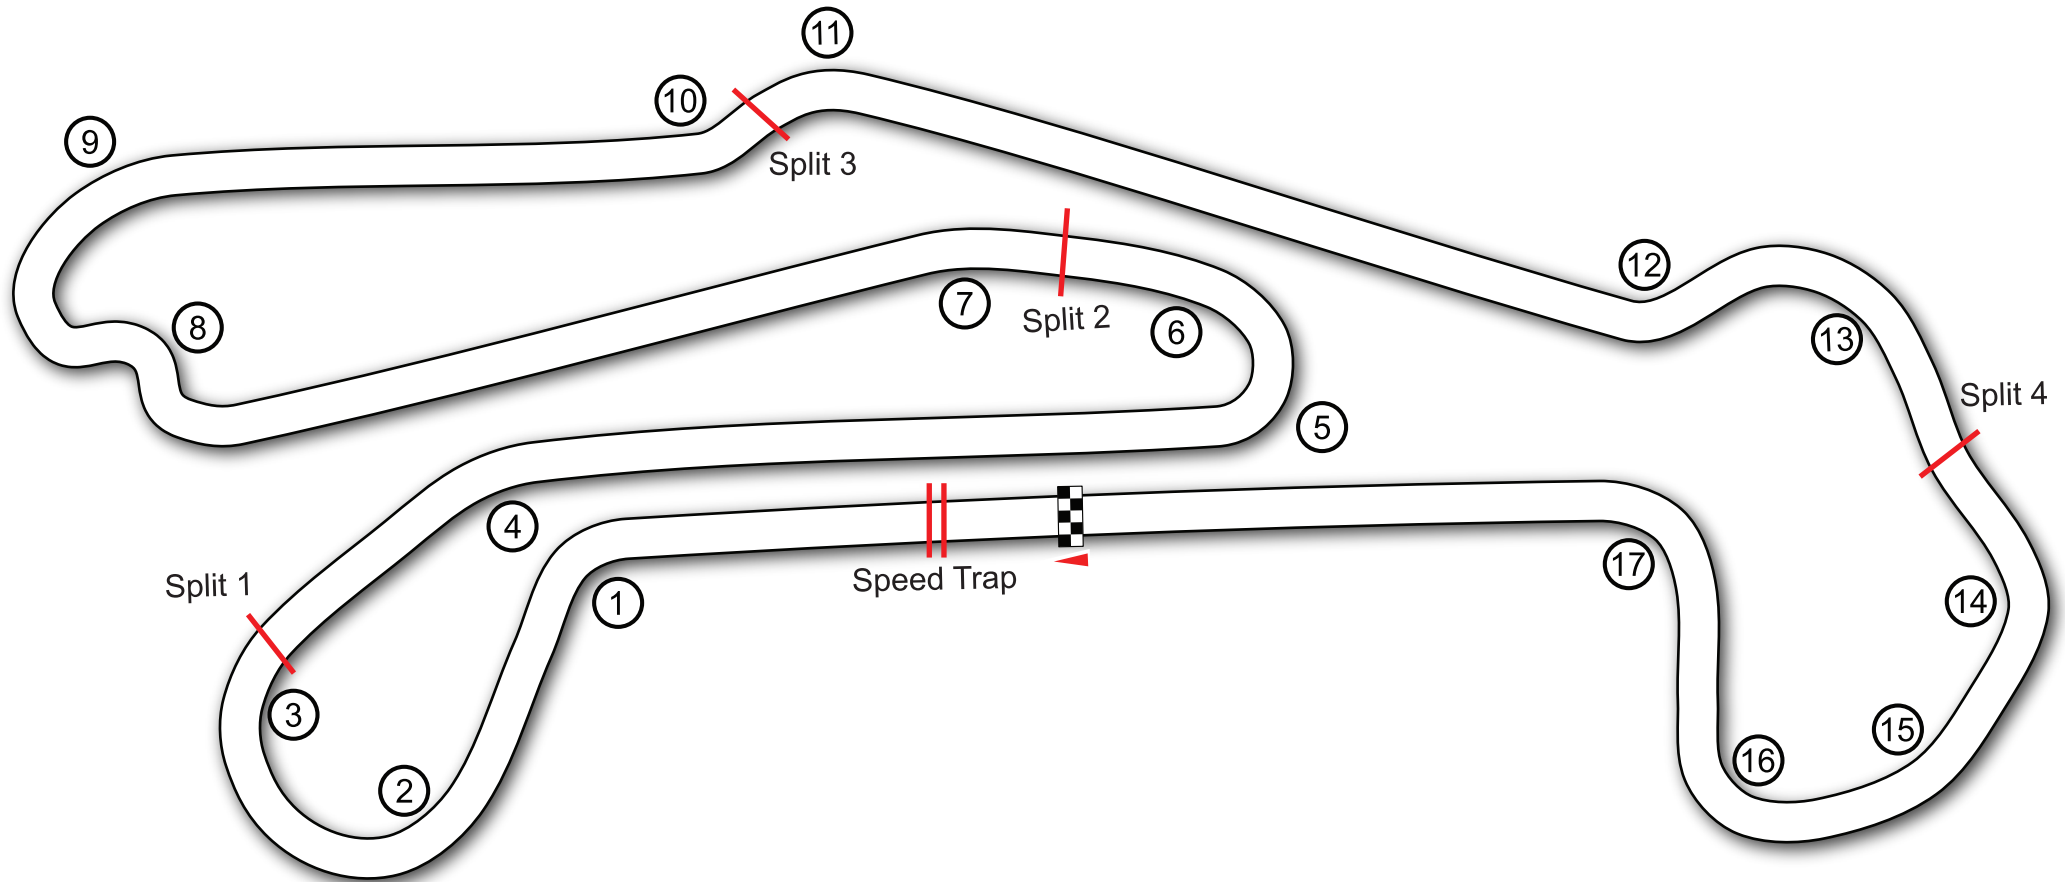

BARBER

MOTORSPORTS PARK
BIRMINGHAM, ALABAMA

Course Length:
2.38 mi (3.83 km)
Coordinates:
33.5331° N, 86.6139° W

Pole:
Riders Right
Direction:
Clockwise

17 Turns
Longest Straight:
1650'