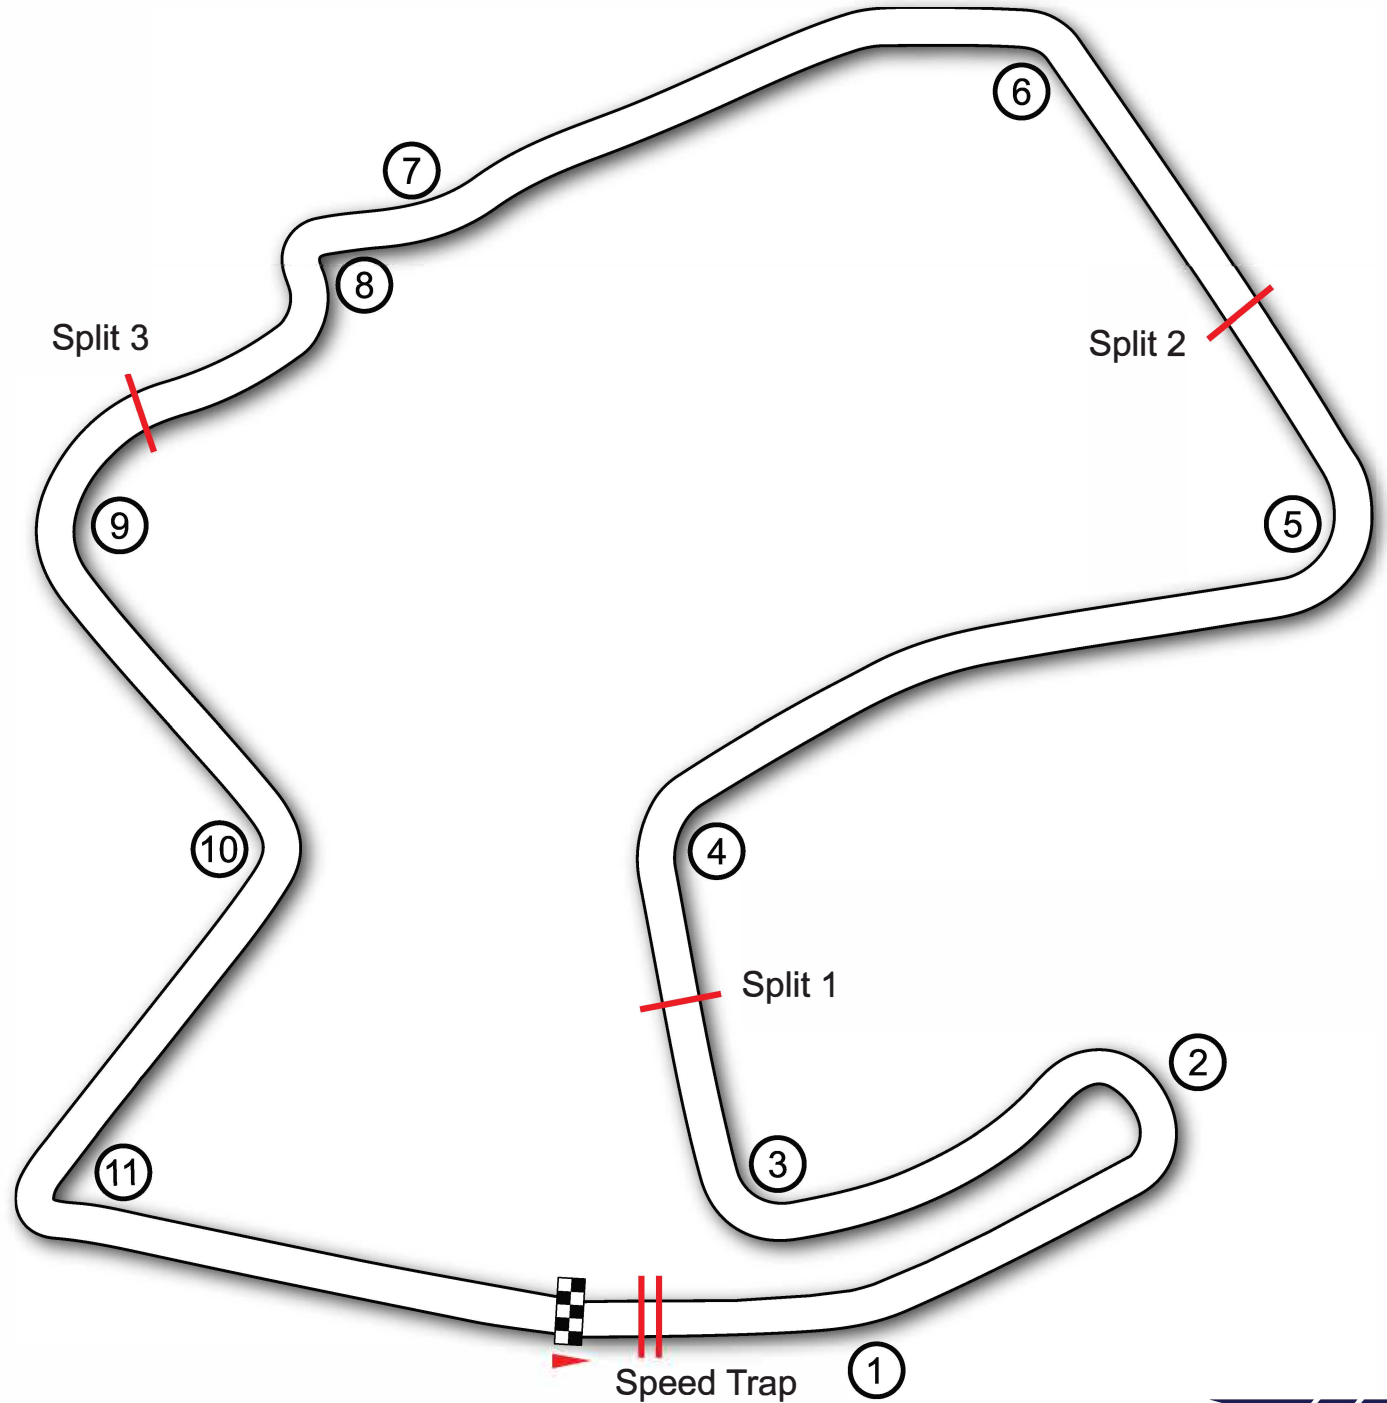

WeatherTech[®] *Raceway* LAGUNA SECA

MotoAmerica Championship of Monterey

Circuit: WeatherTech Raceway Laguna Seca

Course Length	2.238 mi (3.6 km)
Coordinates	36°35'03"N 121°45'13"W
Pole	Riders Right
Direction	Counter Clockwise
Longest Straight	1126 ft
Turns	11