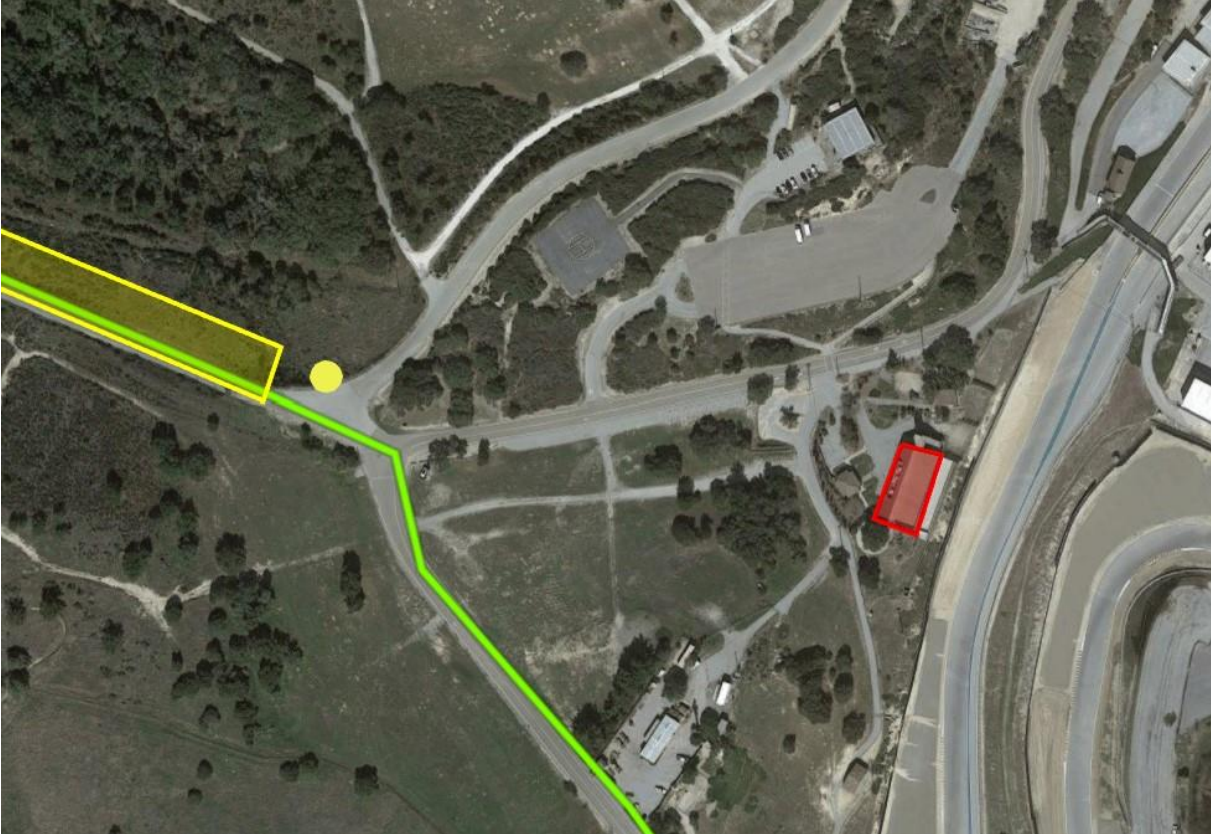

**Load in will start with Row 1 at 9am Thursday July 7th.**

**STAGING AREA**

**All Teams will Enter Facility on SOUTH BOUNDARY ROAD.**

**Check in with MA Registration at the end of this road.**

**(RED is MA Registration, Yellow Group Stages on Road)**