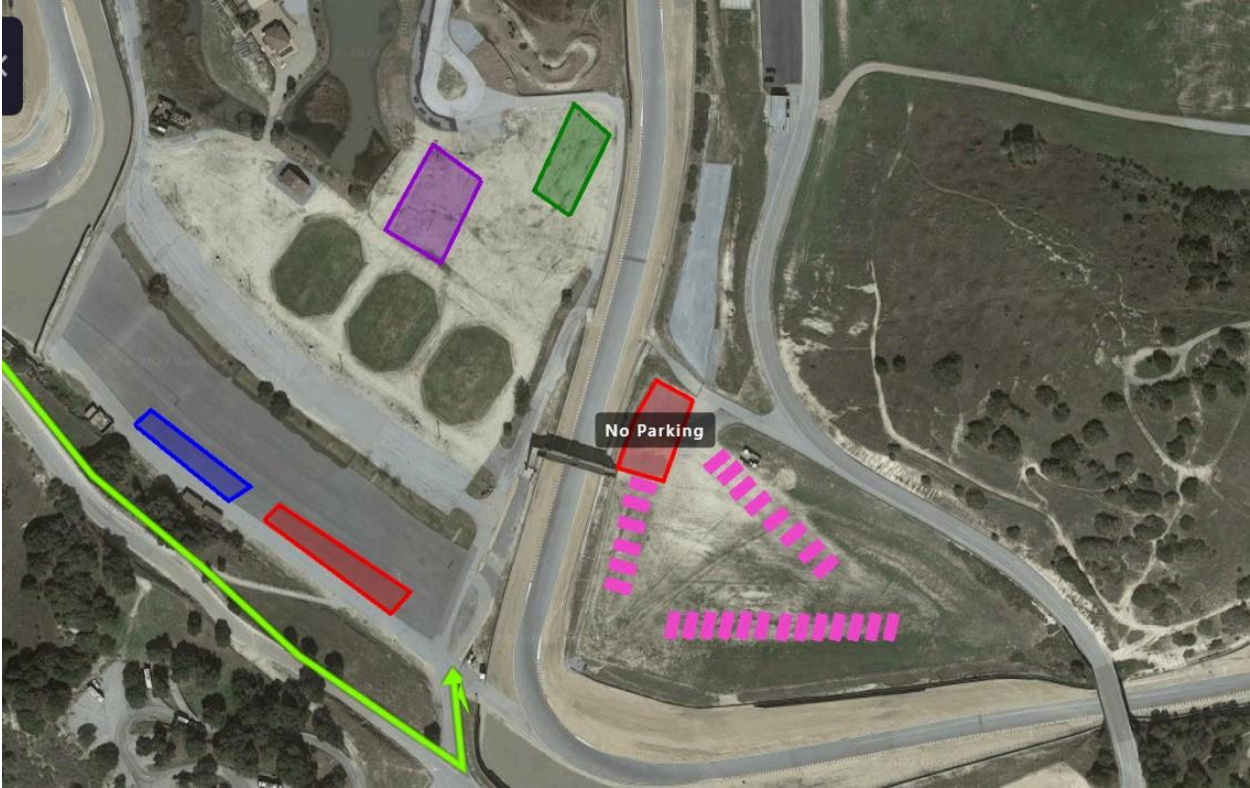

**Load in will start with Row 1 at 9am Thursday July 7th.**

**STAGING AREA**

**All Teams will Enter Facility on SOUTH BOUNDARY ROAD.**

**Check in with MA Registration at the end of this road.**

**(RED is MA Registration, Yellow Group Stages on Road)**

**Groups 1-4 will proceed to staging in the Lake Bed within their color coded area. Red and Blue on Pavement, Purple, and Green in Dirt Area.**