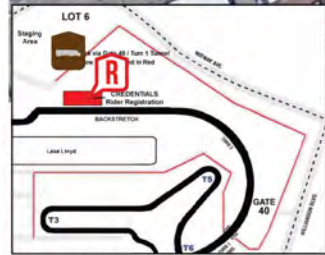

# Industry Will Call Location:

Industry Will Call at Daytona International Speedway can be located at the Red Rectangle on the map. Directions: when driving on Midway Blvd, enter at gate 70, head towards Lot 6, which is next to Industry Will Call.

DAYTONA 200  
DAYTONA INTERNATIONAL SPEEDWAY