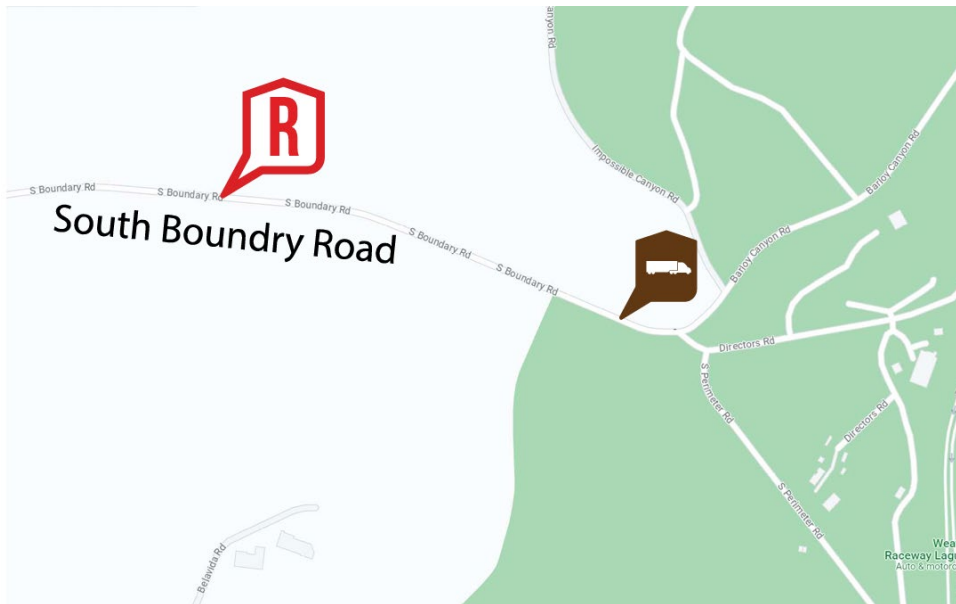

MOTOAMERICA INDUSTRY WILL CALL

WeatherTech Raceway Laguna Seca

Industry Will Call will be located on South Boundary Road before entering the track. Please note Industry Will Call is for those who have pre-ordered credentials, credentials may not be ordered on site and must be ordered online by the entrant before the deadline. .