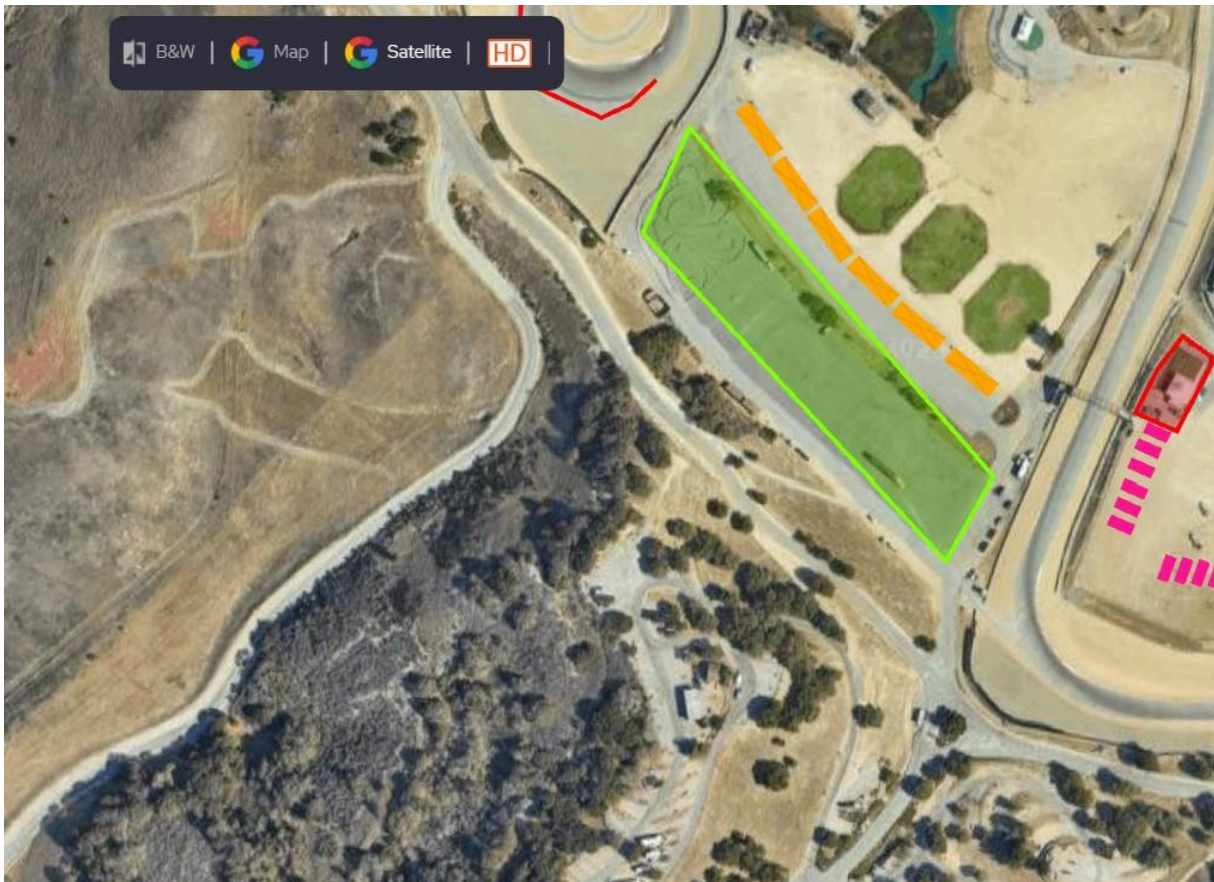

Teams,

When first parked in the paddock...Please do not place any items behind your truck. We will be pulling in a row behind you, and you will just have to move all your stuff and slow down Load In.

Laguna Seca 2024 Staging, Load In and Garage/RV assignments are in this document.

Load in will start with Group 1 at **9am** Thursday July 11th

NO VEHICLES OF ANY KIND WILL BE PERMITTED IN THE PADDOCK UNTIL AFTER THE LOAD IN IS COMPLETE.

Any comments, please email jwade@motoamerica.com

STAGING

All teams will stage in the Lakebed. You may only drop trailers along the grass line, and be mindful to not block anyone in.

LOAD IN ORDER

Row 1	DOWN
Yamaha	35
M4	
M4 Hospitality	
MP13	
Feuling	
Smooth Fab	
Super Carl	

Row 2	UP
Team Brazil	
Owen Williams	
MotorsportsExotica	
N2	
Tytler 2	
Tytler 1	
HSBK	35

Row 3	DOWN
ADR	
Top Pro	
Shiebe	
Thrashed	
Mad Monkey	
BPR	
FundedByWife	

Row 4	UP
Gilbert	
Ready to Ride	
OTW	
Real Steel	
Altus	38
Rahal Ducati	
Stack	