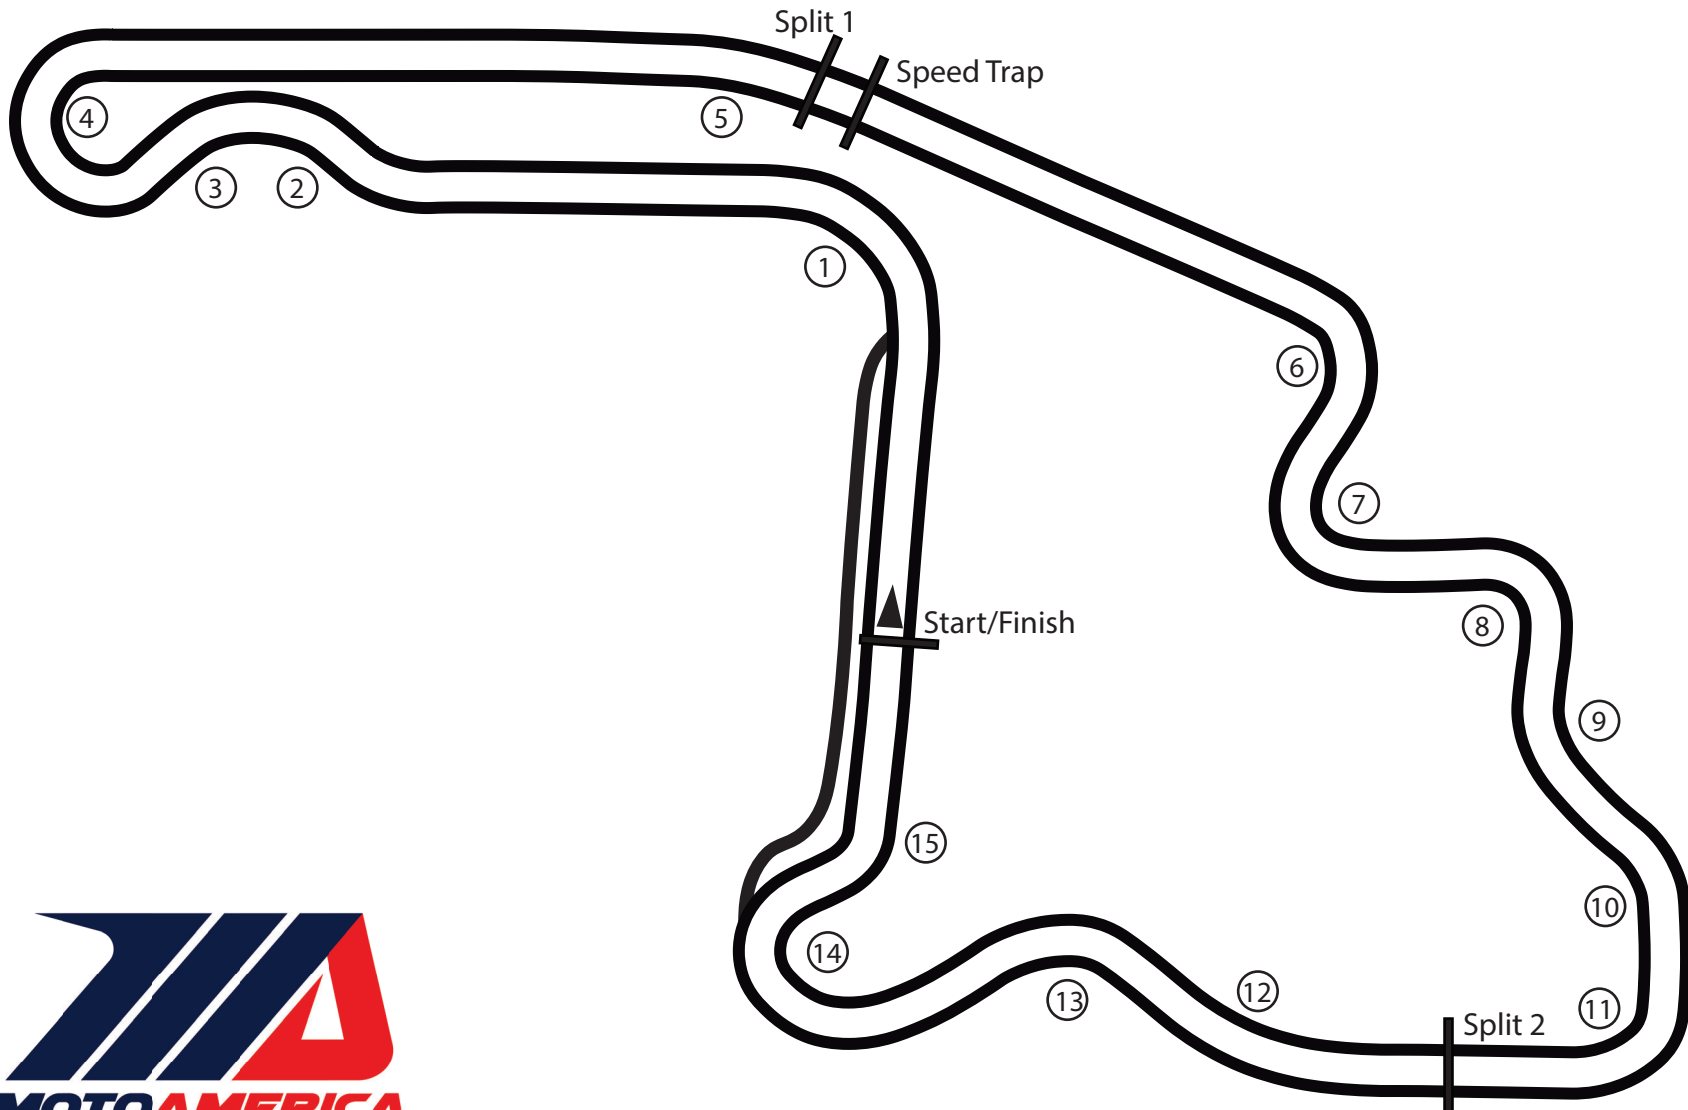

MID-OHIO SPORTS CAR COURSE

LEXINGTON, OHIO

Course Length: 2.4 mi (3.86 km) Coordinates: 40.689500, - 82.635275	Pole: Riders Left Direction: Clockwise	15 Turns  Longest Straight: 1400'
------------------------------------------------------------------------------	-------------------------------------------------	--------------------------------------------