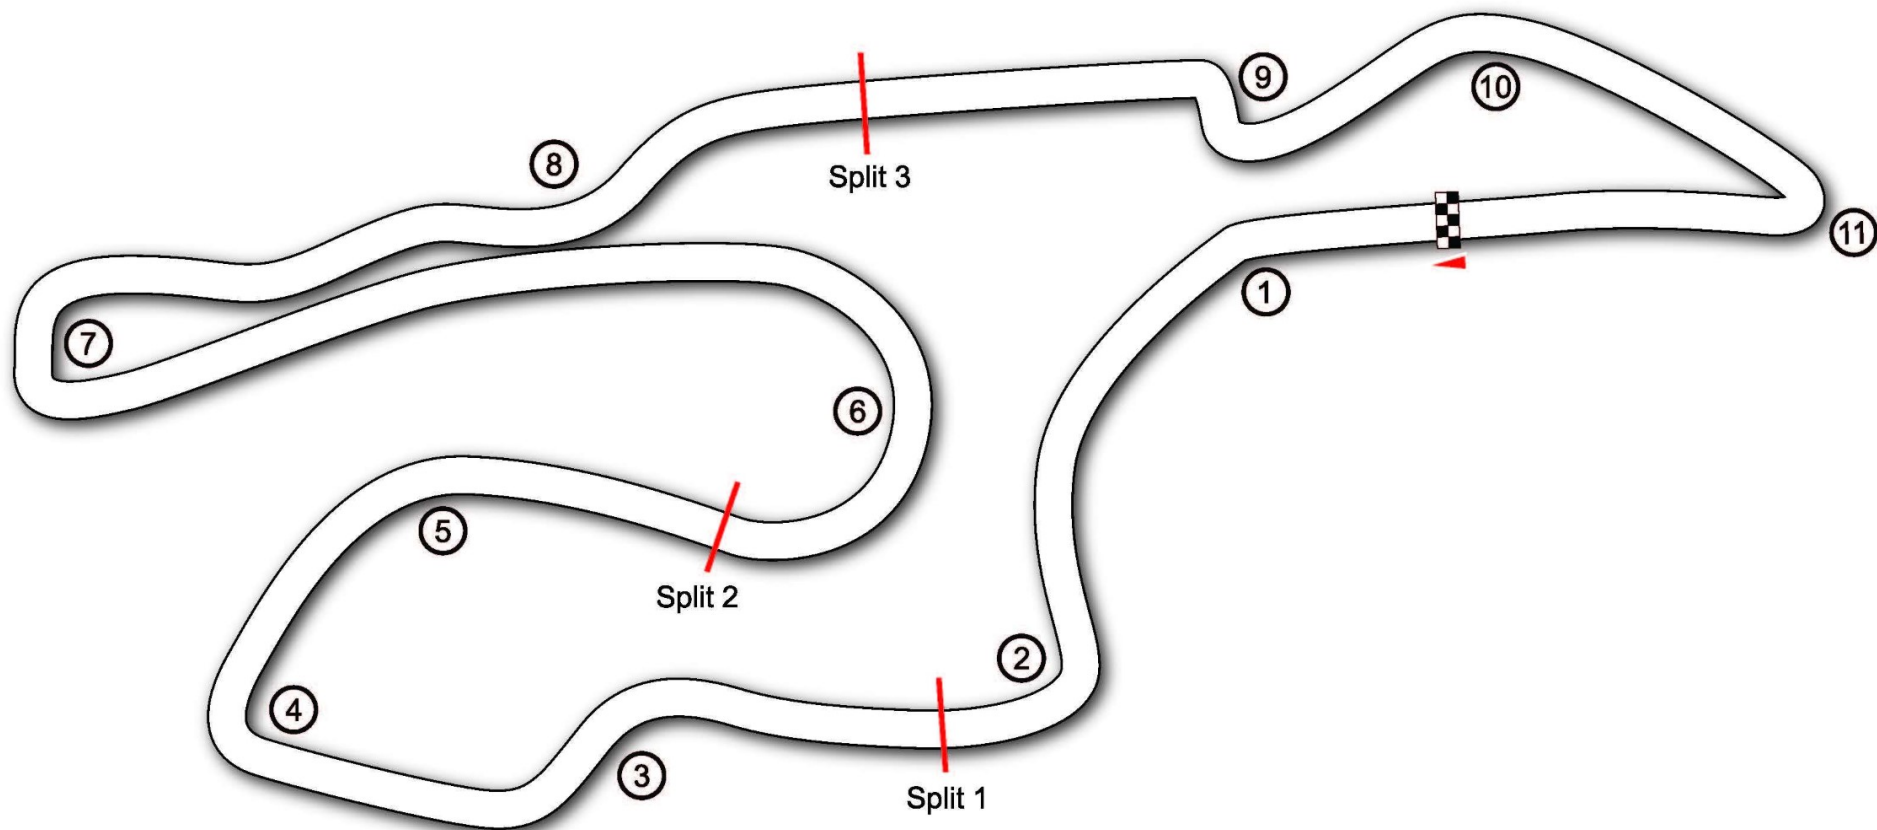

SONOMA RACEWAY

Course Length:
2.22 mi (3.57 km)
Coordinates:
38.1599° N, 122.4549° W

Pole:
Riders Left
Direction:
Clockwise

11 Turns
160' of elevation change
High 174' Low 14'