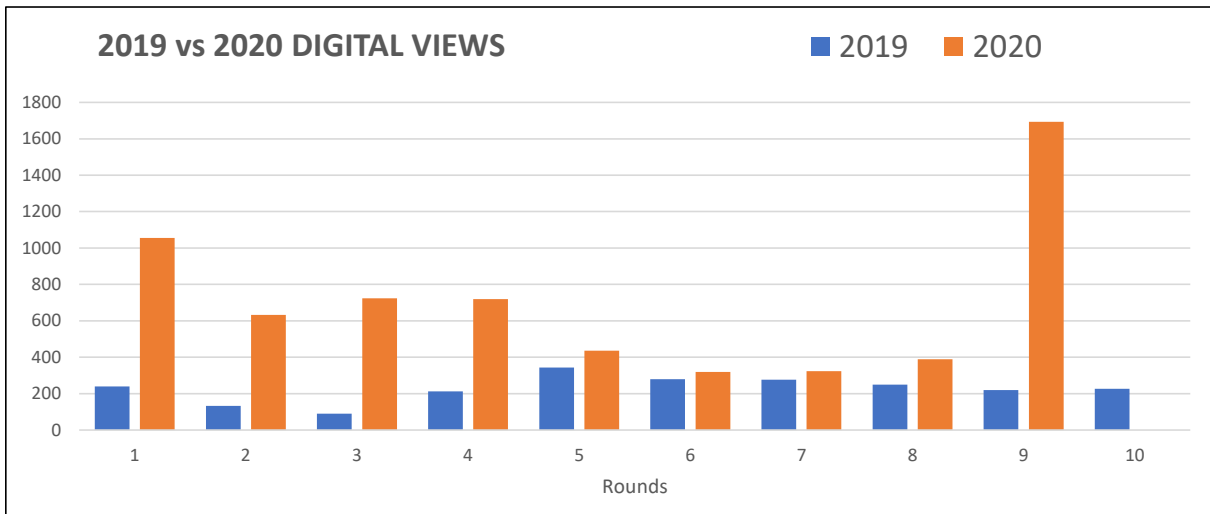

YOY PERFORMANCE - RACE PROGRAM VIEWERSHIP

Due to 2019-2020 schedule changes, the charts reflect rounds vs rounds, not events vs events.

2020 MotoAmerica Race Event Calendar

<u>Date</u>	<u>Location</u>
MAY 29-31	Road America, WI
JUN 26-28	Road America, WI
JUL 31-AUG 2	Michelin Raceway Road Atlanta, GA
AUG 7-9	Pittsburgh Int'l Race Complex, PA
AUG 28-30	The Ridge Motorsports Park, WA
SEP 11-13	New Jersey Motorsports Park, NJ
SEP 18-20	Barber Motorsports Park, AL
OCT 9-11	Indianapolis Motor Speedway
OCT 23-25	WeatherTech Laguna Seca Raceway, CA
Extra Superbike races replacing COTA event added to Indy & Laguna Seca