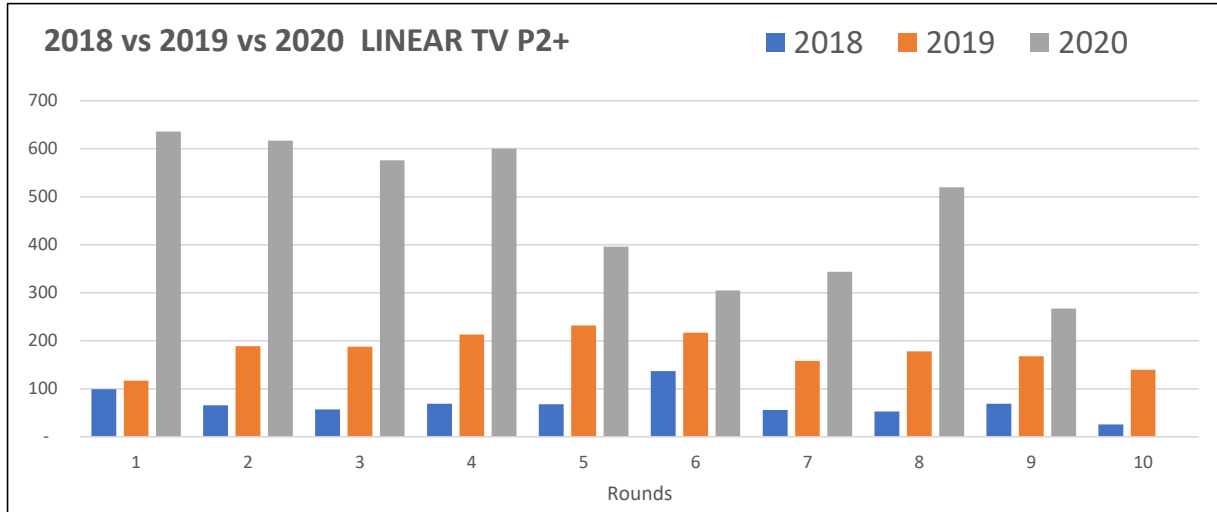

YOY PERFORMANCE - RACE PROGRAM VIEWERSHIP

Due to 2019-2020 schedule changes, the charts reflect rounds vs rounds, not events vs events.

2020 MotoAmerica Race Event Calendar

<u>Date</u>	<u>Location</u>
MAY 29-31	Road America, WI
JUN 26-28	Road America, WI
JUL 31-AUG 2	Michelin Raceway Road Atlanta, GA
AUG 7-9	Pittsburgh Int'l Race Complex, PA
AUG 28-30	The Ridge Motorsports Park, WA
SEP 11-13	New Jersey Motorsports Park, NJ
SEP 18-20	Barber Motorsports Park, AL
OCT 9-11	Indianapolis Motor Speedway
OCT 23-25	WeatherTech Laguna Seca Raceway, CA
Extra Superbike races replacing COTA event added to Indy & Laguna Seca