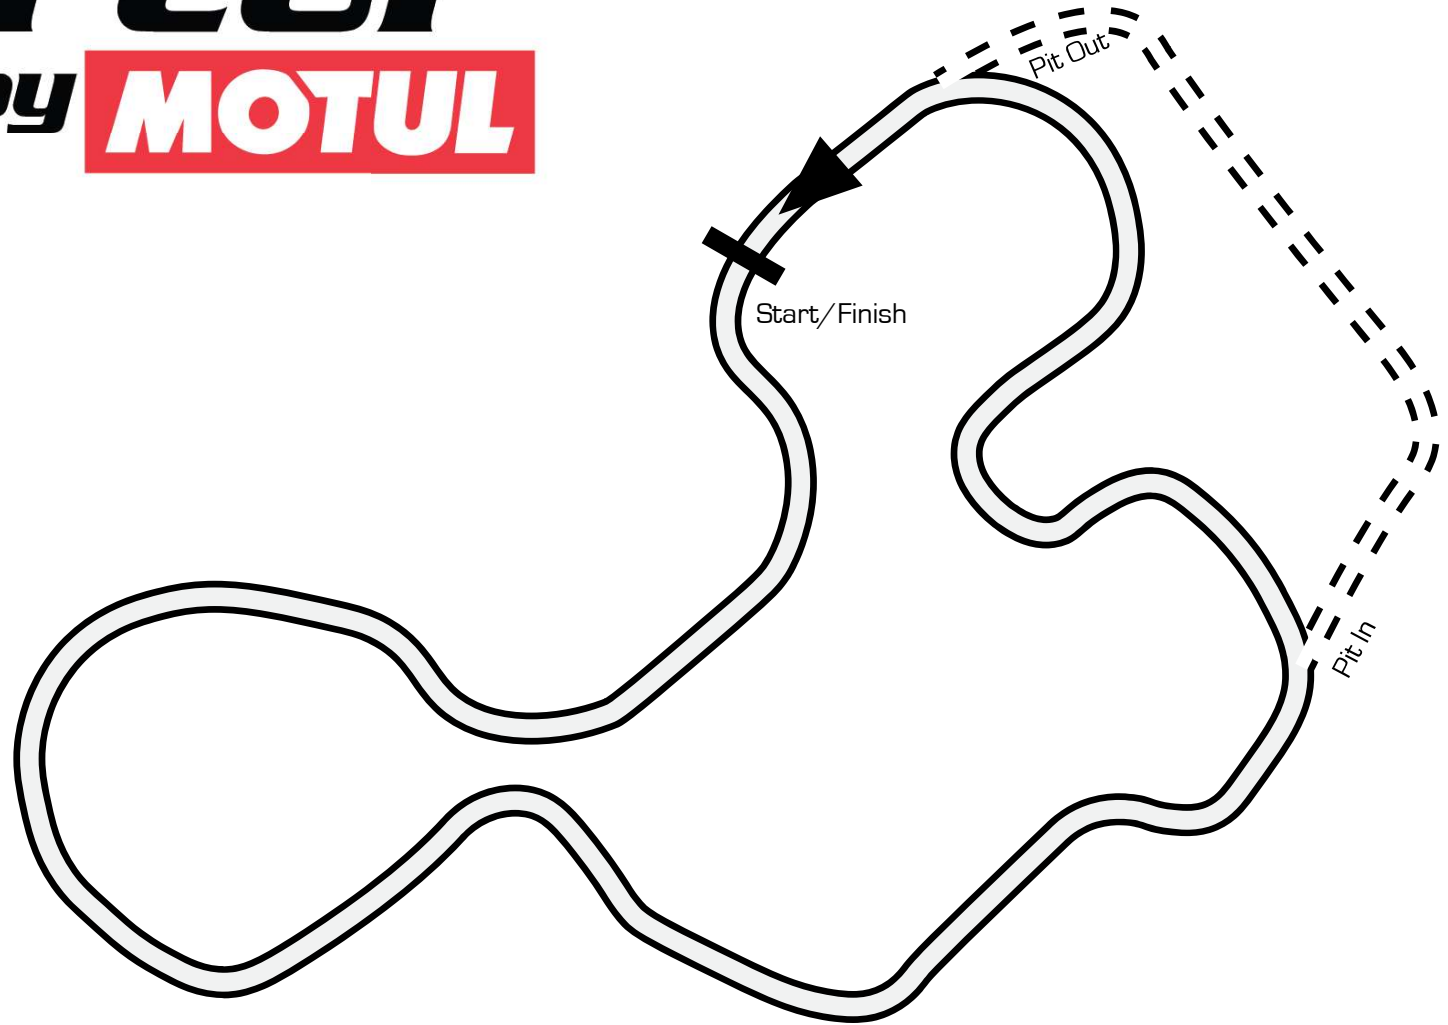

MOTO AMERICA
MINI CUP
by MOTUL

Barber Motorsports Park Mini Cup Track Map

Direction - Counter Clockwise
Distance - 0.466 Miles